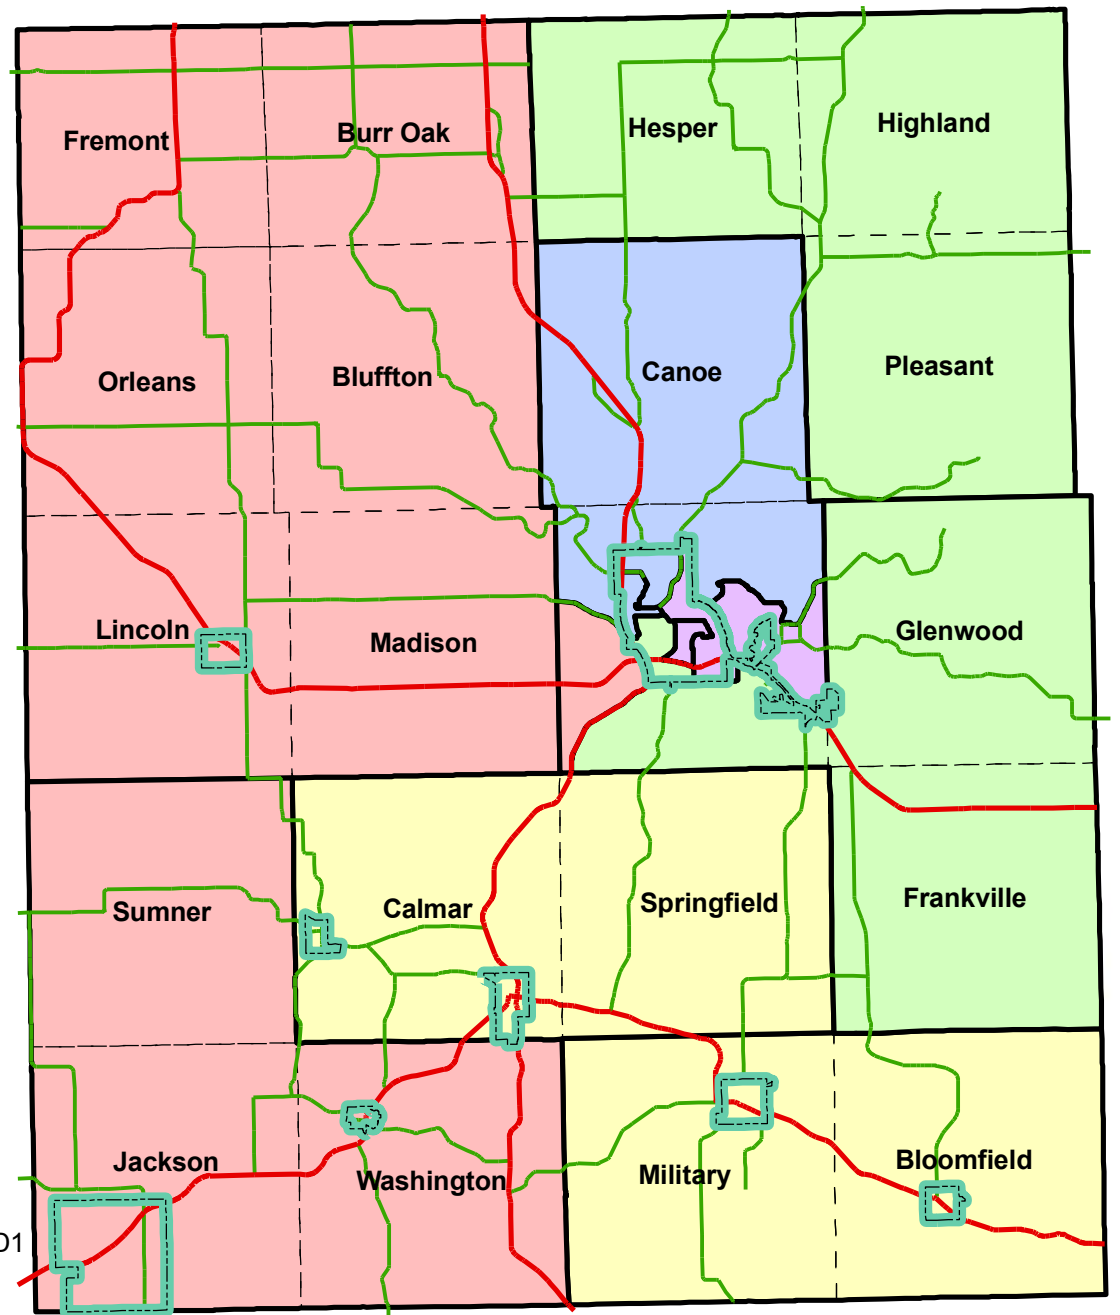

**Legend**  
 [Black Outline] Precincts [Green Outline] Corporate Limits [Dashed Line] Political Townships

**Voting Precincts**

- 1 Hesper, Highland, and Pleasant
- 2 Frankville, Glenwood, Decorah W3 & part of Decorah Twp in Supervisor D1
- 3 Decorah Ward 1, and the part of Decorah Township in Supervisor D2
- 4 Decorah Ward 2
- 5 Canoe, Decorah Ward 4, and the part of Decorah Township in Supervisor District 3
- 6 Decorah Ward 5
- 7 Calmar and Springfield
- 8 Military and Bloomfield
- 9 Bluffton, Burr Oak, Fremont, Lincoln, Madison, and Orleans
- 10 Jackson, Sumner, and Washington
- 11 Part of Decorah Township in Supervisor District 5

**Effective Jan 15th 2012**

**Supervisor Districts** [Green Box] D1 [Purple Box] D2 [Blue Box] D3 [Yellow Box] D4 [Red Box] D5